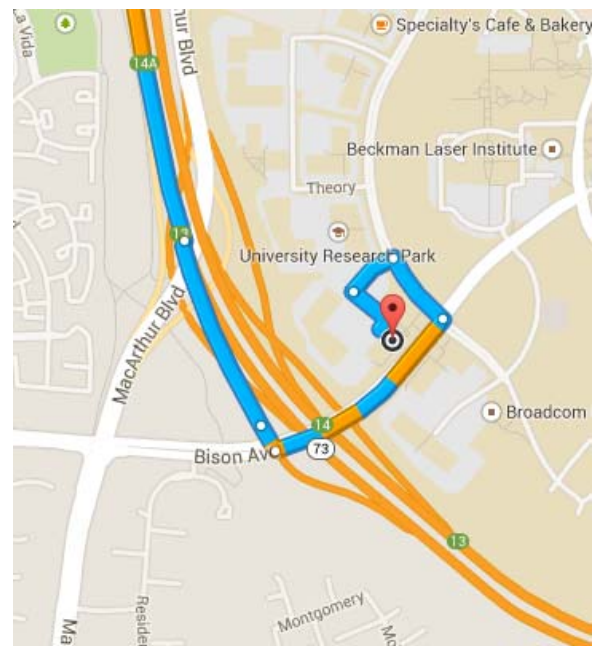

IRVINE, CALIFORNIA 92697

Directions to the COVE

**5141 California Avenue, Ste. 200
Irvine, CA 92697-7700**

Directions from North of UCI

1. Proceed South on 405 or 55 to the 73 South
2. Exit Bison Avenue off the 73
(**Last exit before toll begins, so no need to pay**)
3. Left turn onto Bison Ave.
4. Left onto California Ave.
5. Take the 1st left into our parking lot

Directions from South of UCI

1. Take 405 North
2. Exit Culver Drive and turn left
3. Turn right on Campus Drive
4. Turn left on E. Peltason
(on the other side it is called Berkeley)
5. Turn left onto Bison Ave.
6. Turn right California Ave.
7. Take the 1st left turn into our parking lot.

Please note: Our building runs parallel to California Ave and we are next door to the Starbucks. Ample free parking is available.

Richard Sudek, Executive Director: 949-824-5135
Cheryl Van Camp, Executive Assistant: 949-824-3572

Campus maps can be found on <http://www.uci.edu/campusmap/>